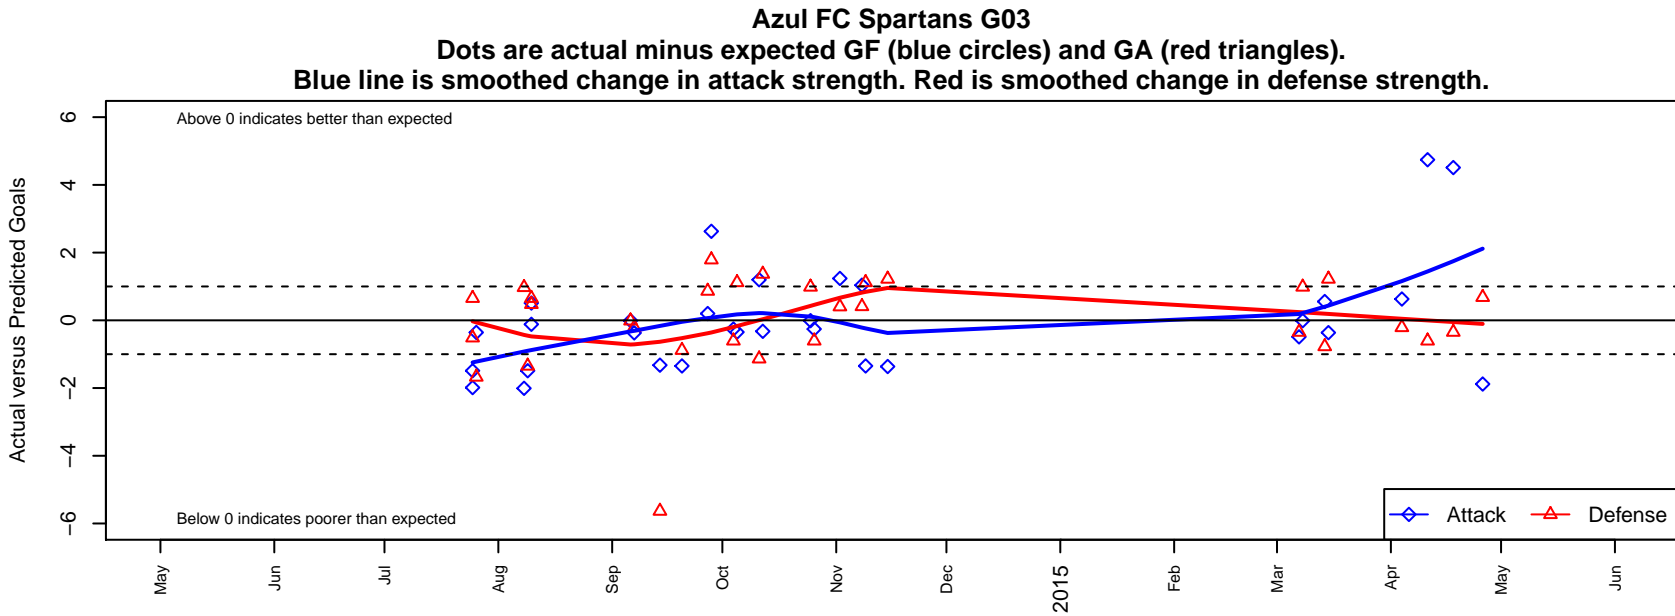

# Azul FC Spartans G03

Azul FC  
 Woodburn, OR  
 G03 total strength=570  
 attack=0.59 defense=0.35  
 fall league = OPL 1st Div – BLUE U11  
 spr league = Spr OPL Willamette Div U11

alt names used:  
 Azul FC Spartans  
 Azul FC Spartans  
 Azul FC Spartans  
 AZUL FC SPARTANS (OR)  
 Azul FC Spartans

Venues played:  
 2014 Oswego Nike Cup Silver U11  
 2014 Chinook Cup Silver U11  
 2014 OPL First Division – BLUE U11  
 2014 Directors Cup OPL Gold U11  
 2014 Spr OPL Willamette Division U11

**attack and defense variance (black dot)  
relative to other teams  
and top 10 in region**